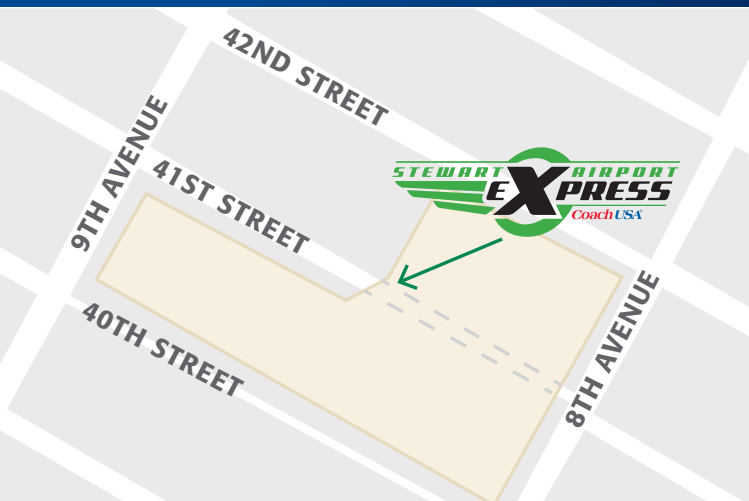

COACH USA'S STEWART AIRPORT EXPRESS PICK-UP AT THE PORT AUTHORITY BUS TERMINAL STREET LEVEL